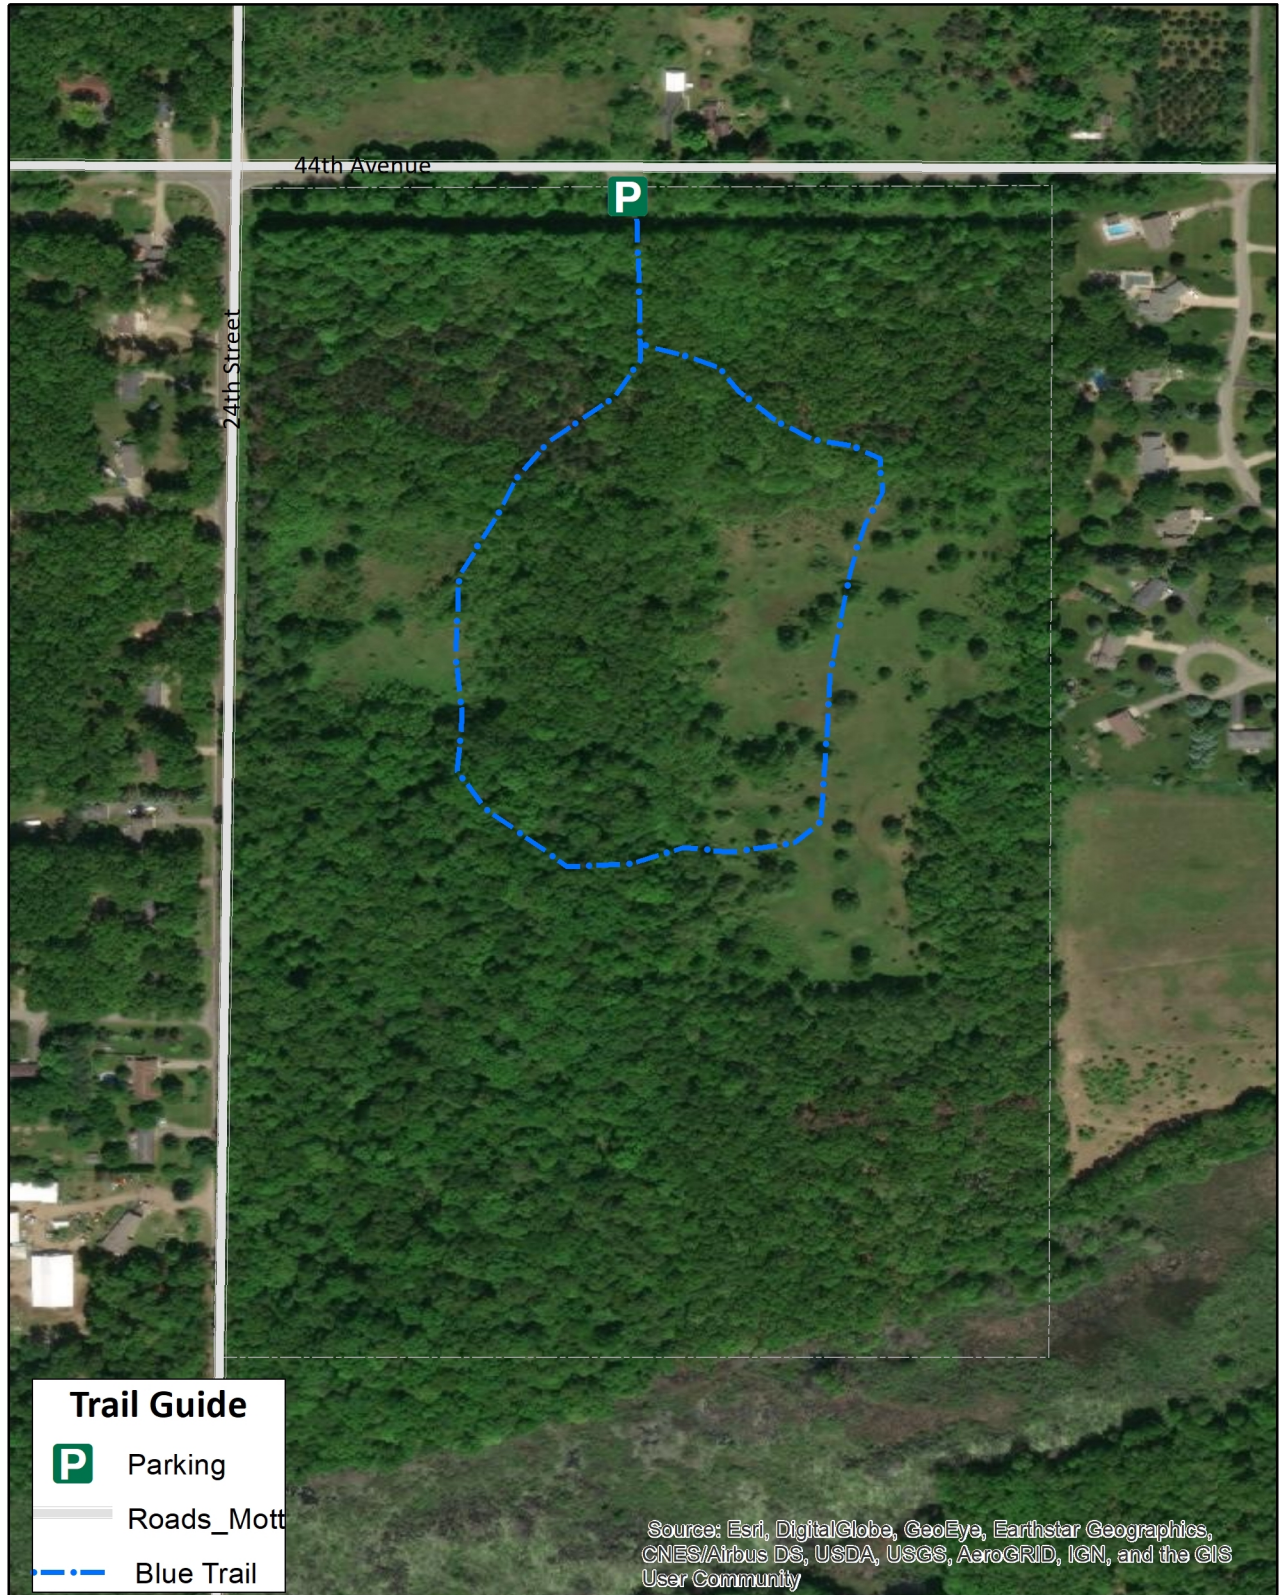

MARTHA MOTT BIRD SANCTUARY

Trail Map

Map created by L. Rowse
January 2021

Coordinate System: NAD83 UTM Zone 16N