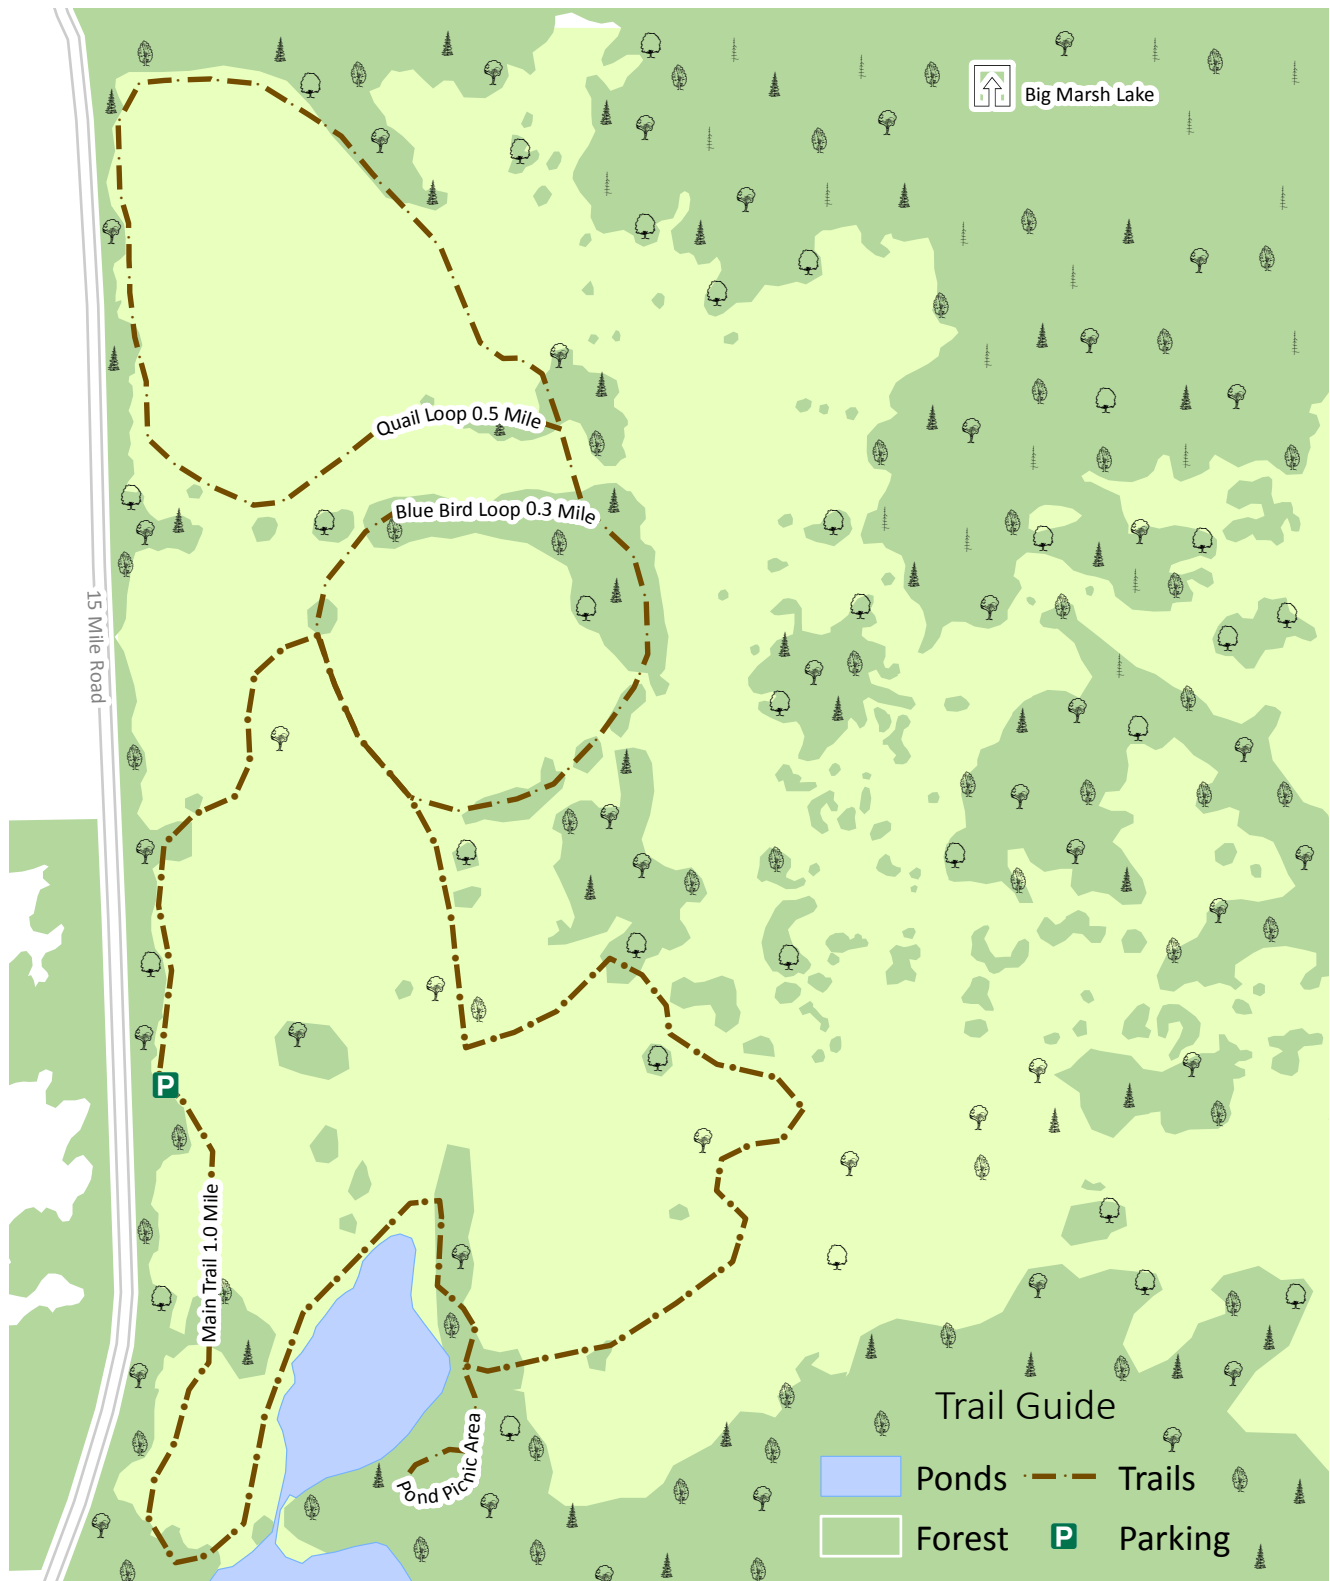

# BERNARD W. BAKER Bird Sanctuary

## MEADOW & MARSHLAND TRAIL MAP

Data collected by Brianna Krauss  
 Map created by SJ Kwiatkowska  
 Updated September 2015 by Rachele Roake

500 Feet

Coordinate System: NAD83 UTM Zone 16N